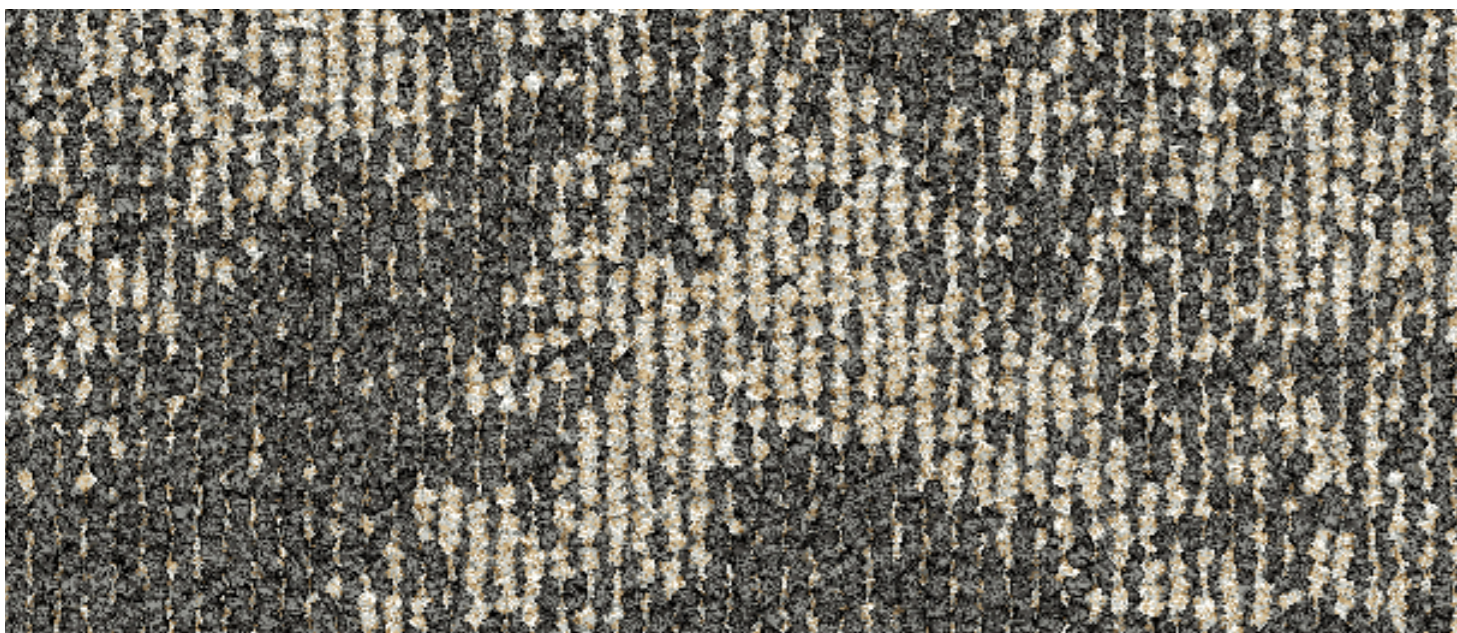

Moretus 07402 | LRV 15.92

Janssen 07401 | LRV 16.59

Alpes 07403 | LRV 9.83

LUNAR

Tufted Loop Pile

FORMAT

Tile

500 x 500 mm

Each colour has a Light Reflectance Value (LRV) measured in accordance with BS8493:2008+A1:2010

The LRVs are shown under each colour